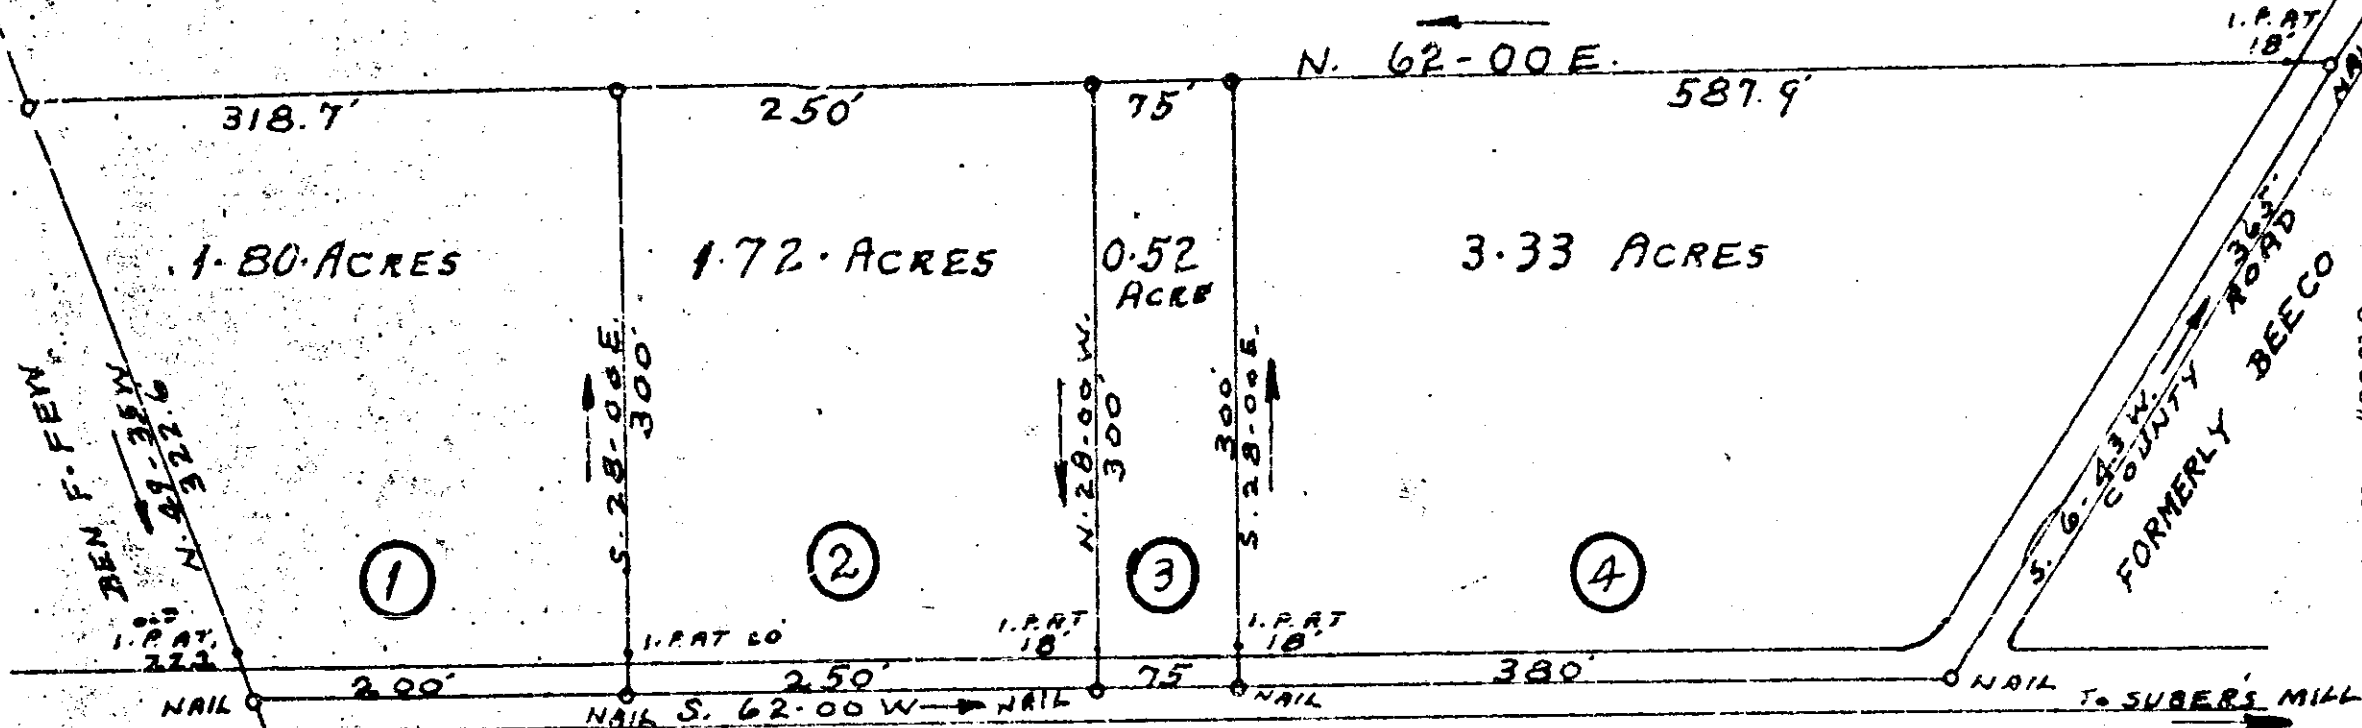

Plat Book W W, Page 276

W. W. DILLARD

BEN F. FEW
I.P. PAT. 222
N. 49-35 W.
322.6

S. 28-00 E.
300

N. 28-00 W.
300

S. 28-00 E.
300

S. 6-43 W.
COUNTY ROAD
FORMERLY BEECO

I.P. PAT. 18

MAY 19 9 33 AM 1962
OLIE FARM TO PARTH
R.M.C. CAD P.M.C.
OLD PIN
AT 25.3
150

PROPERTY OF
W. W. DILLARD

LOCATED ONE MILE WEST OF GREER
CHICK SPRINGS TOWNSHIP GREENVILLE COUNTY

SOUTH CAROLINA

SCALE: 1" = 100 FEET APRIL 25 1962